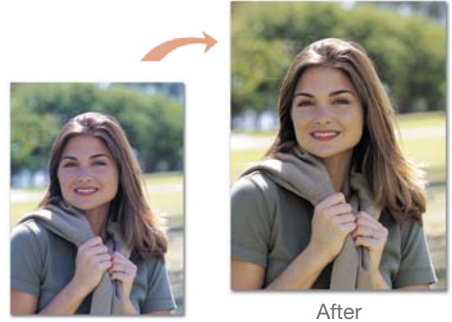

With this dynamic photo editing software package, your creativity is limited only by the power of your imagination. Enhance and improve photos with the following and more:

Red Eye Correction

Create professional photos instantly by eliminating the red eye effect with the click of a button.

Before

After

Epson Portrait Enhance

Give photo portraits a natural glow and added definition with this unique feature.

Before

After

Epson Claria™ PhotoEnhance

No matter the quality of the original photos, you can now deliver beautiful and natural photo prints by adjusting the skin tones, colour casts and exposure levels.